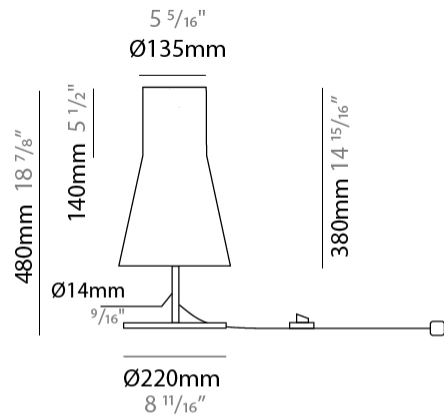

KORA PORTABLE

D114021-

base number Finish
Options

PROJECT
TYPE
SPECIFIER
QUANTITY
DATE

1. To build a product code in our configurator select the specify button on the base model # product page
2. To build a manual product code on this datasheet choose from the options listed below in blue font and add the suffix to the base model #

GENERAL

Series: Kora
Brand: Ole
Division: Design
Mounting Type: Portable
Mounting Location: Table
Subcategory: Table

PHYSICAL

Shape: Abstract
Diameter (mm): 240
Diameter (in): 9 7/16
Height (mm): 480
Height (in): 18 7/8
Light Distribution: Direct / Indirect
Weight (kg): 2
Weight (lbs): 4.4
Fixture Finish: [BEI](#) / [BLK](#) / [BLU](#) / [COG](#) / [DGN](#) / [GRY](#) / [MRN](#) / [MOC](#) / [MUS](#) / [OLV](#) / [SIL](#) / [STN](#) / [TER](#) / [WHI](#)
Holder Finish: Granulated White
Fixture Material: Fabric Cord / Metal
Upon Request: Other fabric cord colors available upon request (see downloadable finish chart)

ELECTRICAL

Number of Lamps: 1
Lamp Type: LED Retrofit
Lamp Shape: A19
Bulb Included: Bulb Not Included
Max. Wattage Per Lamp (W): 15
Lamp Base: E26
Input Voltage (V): 120
Upon Request: 277Vac / GU24

LED

OPTICAL

RATINGS AND CERTIFICATIONS

Certified By: Certified for North American Standards
IP rating: IP20

Ø240mm
9 7/16"