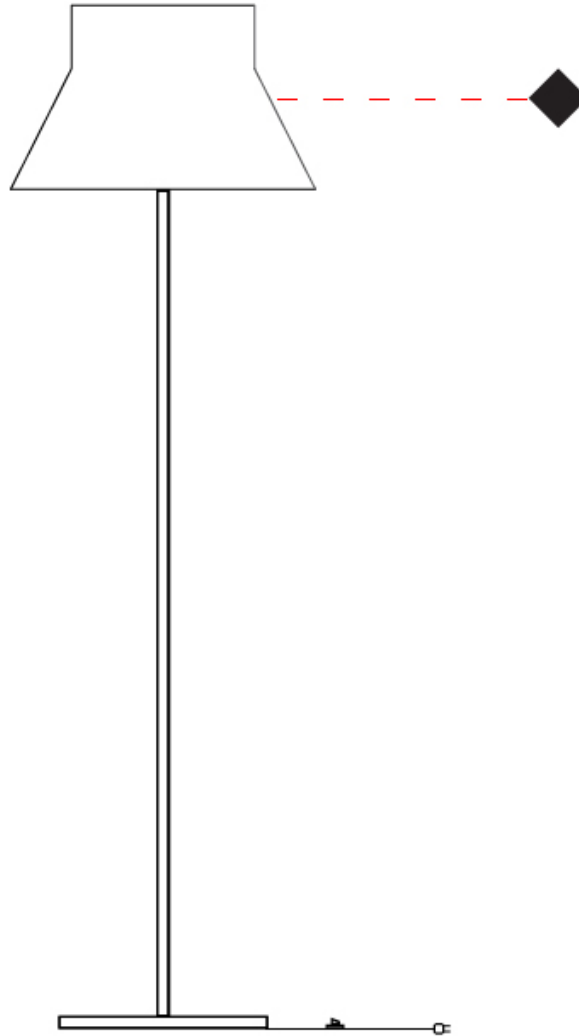

D114023-

PROJECT

TYPE

SPECIFIER

QUANTITY

DATE

D