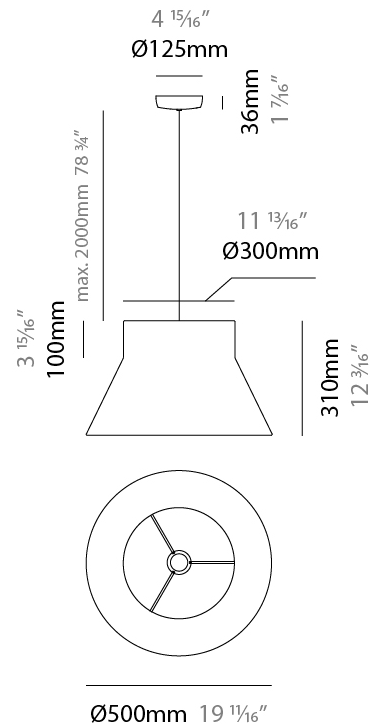

KORA SUSPENSION

D111100- _____ - _____

base number   Finish Options   Finish Options

1. To build a product code in our configurator select the specify button on the base model # product page
2. To build a manual product code on this datasheet choose from the options listed below in blue font and add the suffix to the base model #

GENERAL

Series: Kora
Brand: Ole
Division: Design
Mounting Type: Suspension
Mounting Location: Ceiling
Subcategory: Up/Down Light

PHYSICAL

Shape: Abstract
Diameter (mm): 500
Diameter (in): 19 11/16
Height (mm): 310
Height (in): 12 3/16
Max. Overall Height (mm): 2310
Max. Overall Height (in): 30 15/16
Light Distribution: Direct / Indirect
Weight (kg): 2.5
Weight (lbs): 5.5
Fixture Finish: BEI / BLK / BLU / COG / DGN / GRY / MRN / MOC / MUS / OLV / SIL / STN / TER / WHI
Holder Finish: MWH / MBK
Fixture Material: Fabric Cord / Metal
Cable Details: 2000mm Cable
Upon Request: Other fabric cord colors available upon request (see downloadable finish chart)

ELECTRICAL

Number of Lamps: 1
Lamp Type: LED Retrofit
Lamp Shape: A19
Bulb Included: Bulb Not Included
Max. Wattage Per Lamp (W): 15
Lamp Base: E26
Input Voltage (V): 120
Upon Request: 277Vac / GU24

LED

OPTICAL

RATINGS AND CERTIFICATIONS

Certified By: Certified for North American Standards
IP rating: IP20

PROJECT
TYPE
SPECIFIER
QUANTITY
DATE